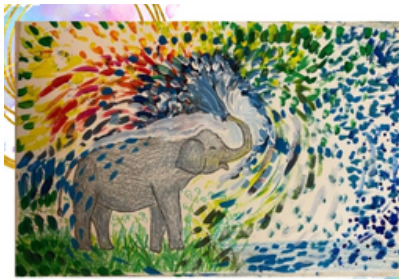

# TORCHLIGHT LEVEL 1

The following are examples of Glitterbombers projects that pair beautifully with each week of Level 1, and by no means are an exhaustive list of what can be used.

## WEEK 1

Stained Glass Chameleon

Dino Bone Dig

Iris Scott Elephant Spray

## WEEK 2

Charcoal Cave Art

Moonbow Badger